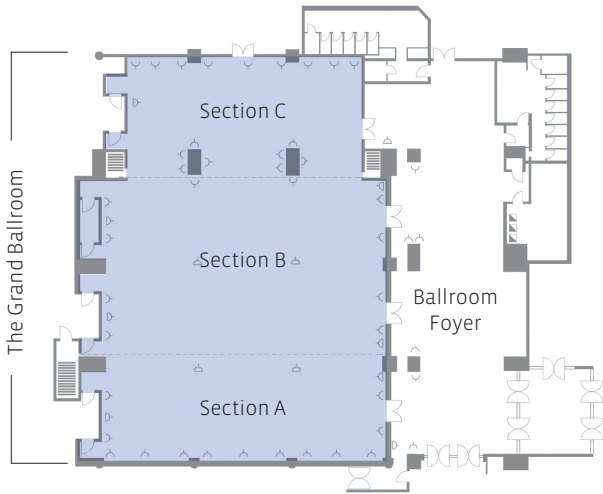

Sheraton Zagreb Hotel

Kneza Borne, 2
 10000 Zagreb Croatia
 Tel. (385) (1) 4599 104
 Fax (385) (1) 4553035
 sheraton.zagreb@sheraton.com
 sheraton.com/zagreb

GROUND FLOOR

1ST FLOOR

Room Dimensions & Seating Capacity

| Function rooms | daylight | sq.m. | ceiling h.m. | Theatre | Classroom | Banquet | Cocktail |
|--------------------|----------|-------|--------------|---------|-----------|---------|----------|
| The Grand Ballroom | no | 617 | 4.70 | 600 | 250 | 450 | 800 |
| Section A | no | 170 | 4.70 | 130 | 70 | 90 | 100 |
| Section B | no | 292 | 4.70 | 300 | 150 | 300 | 200 |
| Section C | no | 150 | 3.50 | 90 | 60 | 70 | 80 |
| Split | yes | 16 | 2.60 | 10 | 8 | 10 | 8 |
| Dubrovnik | yes | 34 | 2.60 | 20 | 15 | 20 | 15 |
| Opatija | yes | 31 | 2.60 | 20 | 15 | 20 | 15 |
| Pula | yes | 37 | 2.60 | 25 | 18 | 25 | 20 |
| Zagreb | yes | 51 | 2.60 | - | 25 | 25 | - |
| Split/ Dubrovnik | yes | 50 | 2.60 | 40 | 25 | 30 | 25 |
| Opatija/ Pula | yes | 68 | 2.60 | 65 | 40 | 40 | 50 |
| Berlin | yes | 18 | 2.60 | 10 | 8 | 10 | 8 |
| Paris | yes | 22 | 2.60 | 10 | 8 | 10 | 8 |
| Madrid | yes | 34 | 2.60 | 20 | 15 | 16 | 15 |
| London | no | 40 | 2.60 | 25 | 15 | 16 | 20 |
| Milano | no | 30 | 2.60 | 20 | 15 | 10 | 10 |
| Kralj Tomislav | yes | 150 | 3.00 | 100 | 60 | 80 | 10 |